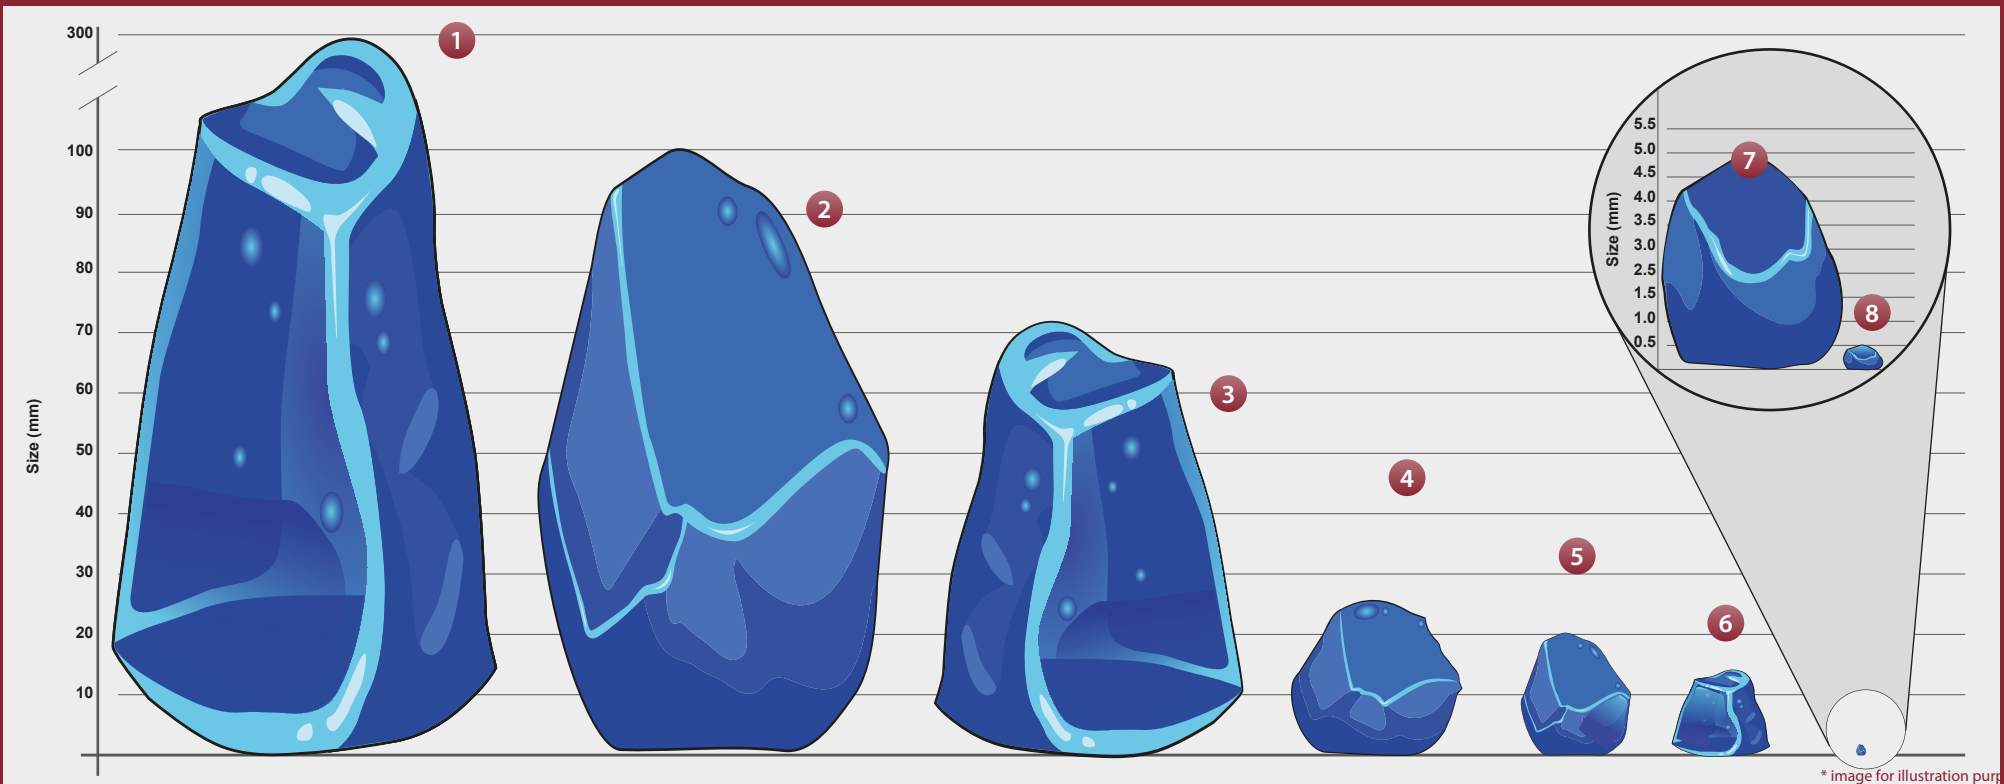

DECORATIVE GLASS - SIZE GUIDE

* image for illustration purp

Order online at

www.SpecialistAggregates.com

| | 1 | 2 | 3 | 4 | 5 | 6 | 7 | 8 |
|-----------------------|---|---|---|---|---|---|---|---|
| | Rocks | Cobbles | Cullet | Stones | Gravel | Crush | Sand | Dust |
| Identifier Code | R | C | T | ST | G | CR | S | E |
| Approx' Particle Size |  |  |  |  |  |  |  |  |